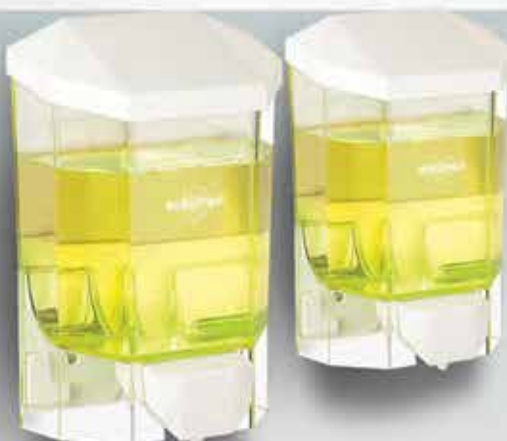

Soap Dispenser 403651 (1000mL) 403652 (500mL)

- Suitable for use with both liquid soap and dishwashing liquid.
- Low battery consumption with a battery warning indicator for convenience.
- Infrared detection for motion-activated operation.
- Large 500-1000mL capacity for ample liquid storage.

0,30 | 1000 mL | 215 X 140 X 90 mm | ABS | MANUAL USE | Turkey