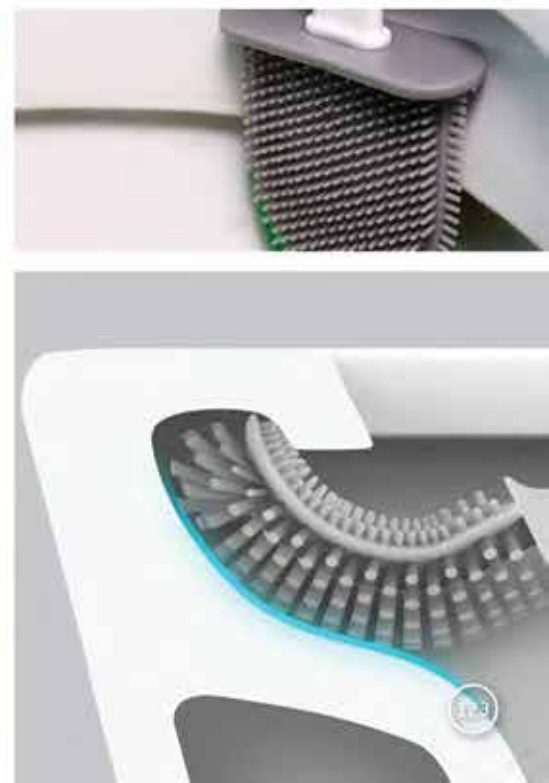

Square Silicone Toilet Brush

603505

Square Silicone Toilet Brush Technical Specifications

- Offers 360-degree cleaning ability with rubber brush bristles.
- The brush head can reach the soft TPR toilet edges (Thermoplastic Rubber) for thorough cleaning.
- Resistant bristles make it easy to clean all areas inside the toilet, including gutters.
- Elastic brush head dries quickly, enhancing hygiene.
- The handle, made of durable PP (Polypropylene), provides a comfortable grip.
- Compact design makes it suitable for use in tight spaces such as toilets or sinks.

Turkey
DISCOVER
THE POTENTIAL

SILICONE
QUALITY MATERIAL

295 X 140 X 113mm

1,70